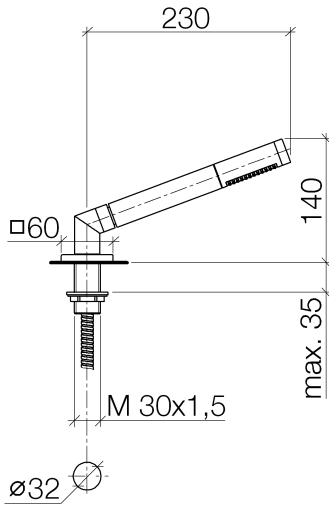

ST 030 100 1705

Flow rate chart