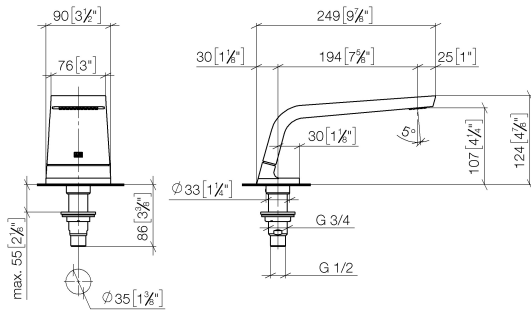

**CL.1 Five-hole bath mixer for deck mounting with diverter - Brushed Dark Platinum**

CL.1

ST 030 100 1705

- 200mm projection
  - rectangular spray pattern with 55 individual jets
  - Hand shower: COMPACT RAIN, max. flow rate 6.8 l/min (at 3 bar)
  - height of mixer 125 mm
  - height up to aerator 108 mm
  - 1/2" connection
  - complete hand shower set with anti-scale system
  - hole diameter spout 35 mm
  - hole diameter valve 32 mm
  - rosette for complete hand shower set 60 x 60mm
  - rosette for deck valve 60 x 60mm
  - metal shower hose 2250mm with integrated anti-twist protection
- Intrinsic protection against back flow.**

---

CL.1

ST 030 100 1705

**CL.1 Five-hole bath mixer for deck mounting with diverter - Brushed Dark Platinum**

CL.1

ST 030 100 1705

- 200mm projection
- rectangular spray pattern with 55 individual jets
- height of mixer 125 mm
- height up to aerator 108 mm
- hole diameter 35 mm
- 1/2" connection
- max. flow 24.6 l/min at 3 bar flow pressure

**Flow rate chart**

**Certificates**

WRAS\_1512010.

LGA\_28684.

IAPMO\_4976 (4).

ST 030 100 1705  
Parts for other  
finishes can be found  
here: [Chrome](#)

**Spare parts list**

No.	Item Number	Name	Quantity used	Delivery time
1	90 11 70 007 00-99	spout	1	-
Spare part can no longer be ordered, please order the replacement item				
2	09 31 11 099 90	pin	1	2
3	09 14 10 009 90	seal	1	2
4	09 30 01 117 90	connection	1	2
5	09 23 01 057 90	flow reducer	1	2
6	09 18 40 090 90	sleeve	1	2
7	04 23 10 004 03 90	fixing set	1	2

**CL.1 Five-hole bath mixer for deck mounting with diverter - Brushed Dark Platinum**

CL.1

ST 030 100 1705

- hole diameter valve 32 mm
- rosette 60 x 60 mm
- with cold marking

	Brushed Dark Platinum	20 000 705-99
	Chrome	20 000 705-00
	Brushed Platinum	20 000 705-06
	Dark Chrome	20 000 705-19
	Brushed Champagne (22kt Gold)	20 000 705-46
	Champagne (22kt Gold)	20 000 705-47