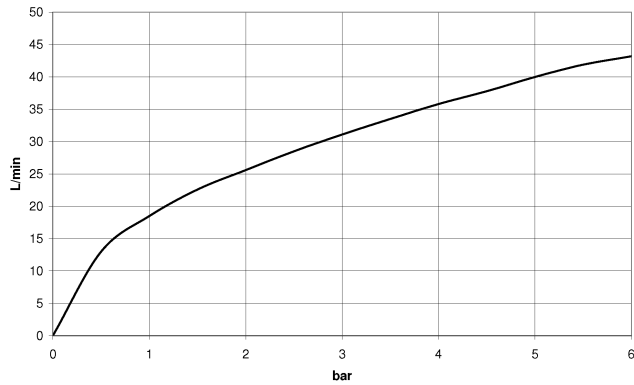

CL.1 Five-hole bath mixer for deck mounting with diverter - Brushed Dark  
Platinum

---

CL.1

ST 030 100 1705

ST 030 100 1705  
mm [inches]

**Flow rate chart**

**Certificates**

WRAS\_2103001.      LGA\_28688.      IAPMO\_4976 (4).