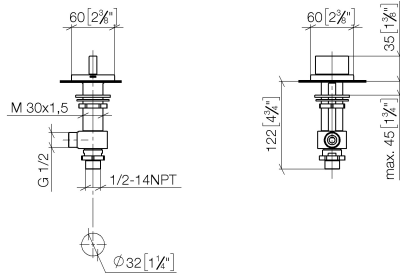

ST 030 100 1705
mm [inches]