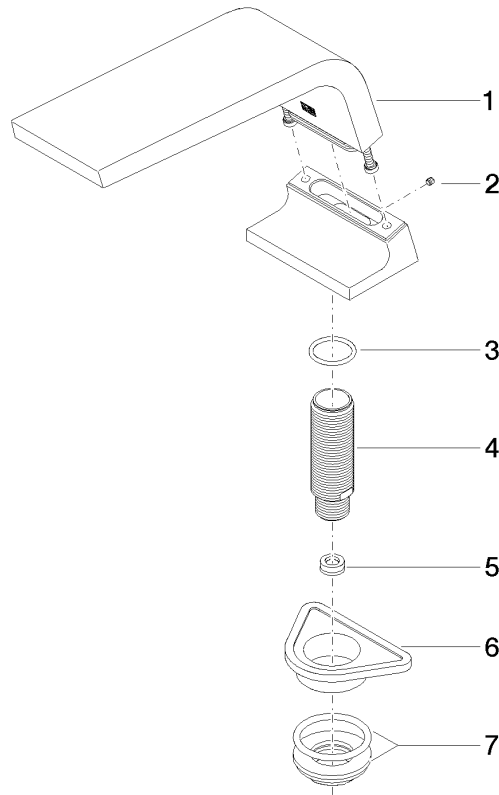

**CL.1 Five-hole bath mixer for deck mounting with diverter - Brushed Dark Platinum**

CL.1

ST 030 100 1705

- 200mm projection
  - rectangular spray pattern with 55 individual jets
  - Hand shower: COMPACT RAIN, max. flow rate 6.8 l/min (at 3 bar)
  - height of mixer 125 mm
  - height up to aerator 108 mm
  - 1/2" connection
  - complete hand shower set with anti-scale system
  - hole diameter spout 35 mm
  - hole diameter valve 32 mm
  - rosette for complete hand shower set 60 x 60mm
  - rosette for deck valve 60 x 60mm
  - metal shower hose 2250mm with integrated anti-twist protection
- Intrinsic protection against back flow.**

**Flow rate chart**

**Certificates**

WRAS\_1512010.

LGA\_28684.

IAPMO\_4976 (4).

ST 030 100 1705  
Parts for other  
finishes can be found  
here: [Chrome](#)

**Spare parts list**

No.	Item Number	Name	Quantity used	Delivery time
1	90 11 70 007 00-99	spout	1	-
Spare part can no longer be ordered, please order the replacement item				
2	09 31 11 099 90	pin	1	2
3	09 14 10 009 90	seal	1	2
4	09 30 01 117 90	connection	1	2
5	09 23 01 057 90	flow reducer	1	2
6	09 18 40 090 90	sleeve	1	2
7	04 23 10 004 03 90	fixing set	1	2

**CL.1 Five-hole bath mixer for deck mounting with diverter - Brushed Dark Platinum**

CL.1

ST 030 100 1705

- hole diameter valve 32 mm
- rosette 60 x 60 mm
- with cold marking

	Brushed Dark Platinum	20 000 705-99
	Chrome	20 000 705-00
	Brushed Platinum	20 000 705-06
	Dark Chrome	20 000 705-19
	Brushed Champagne (22kt Gold)	20 000 705-46
	Champagne (22kt Gold)	20 000 705-47