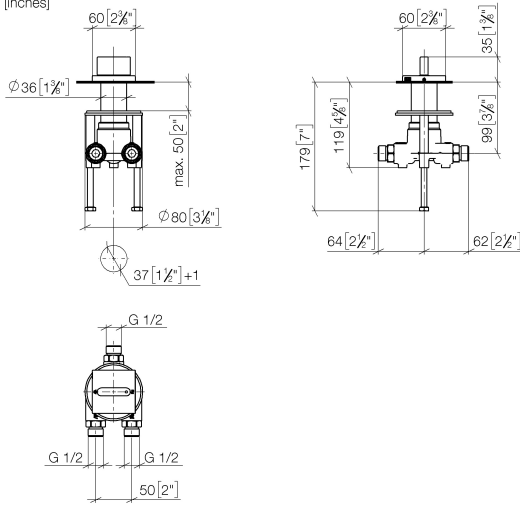

### Certificates

Belgaqua\_21-383- WRAS\_2209005. IAPMO\_4976 (4).  
27\_8.

ST 030 100 1705

**Spare parts list**

No.	Item Number	Name	Quantity used	Delivery time
1	90 12 11 140 30-99	shower	1	30
2	04 24 04 287 00-99	nipple	1	30
3	90 14 20 002 00 90	seal	1	2
4	28 322 970-99	Metal shower hose 1/2" x 3/8" x 1750 mm - Brushed Dark Platinum	1	2
5	90 18 40 085 00 90	sleeve	1	2
6	09 27 68 003-99	rosette	1	30
7	09 30 01 090-07	sleeve	1	30
8	04 23 10 032 46 90	fixing set	1	2
9	09 30 11 060 90	disc	1	2
10	12 505 970 90	High pressure hose 1/2" x 3/8" x 500 mm -	1	2
11	90 24 03 168 00 90	nipple	1	2
12	04 24 04 187 00-99	nipple	1	-

### Required miscellaneous

---

Hose set -

12 509 970 90

CL.1 Five-hole bath mixer for deck mounting with diverter - Brushed Dark  
Platinum

---

CL.1

ST 030 100 1705

ST 030 100 1705  
mm [inches]

**Flow rate chart**

**Certificates**

LGA\_18893.

IAPMO\_4976 (4).

ST 030 100 1705

**Spare parts list**

No.	Item Number	Name	Quantity used	Delivery time
1	90 20 70 052 01-99	handle	1	30
2	90 12 12 002 00 90	fixing cap	1	2
3	04 17 01 198 00 90	diverter	1	60
4	09 30 01 209 90	connection	1	2
5	09 14 10 038 90	seal	1	2
6	09 14 05 059 90	seal	1	2
7	09 30 11 136 90	disc	1	2
8	09 24 04 223 90	nipple	1	2
9	90 90 03 159 00 90	diverter	1	2
10	04 30 30 153 00 90	fixing set	1	2
11	09 18 40 114 90	sleeve	2	2
12	09 30 30 153 90	screw	2	2
13	90 14 10 010 00 90	seal	3	2
14	90 24 03 168 00 90	nipple	3	2
15	12 503 970 90	High pressure hose 1/2" x 1/2" x 600 mm -	1	2