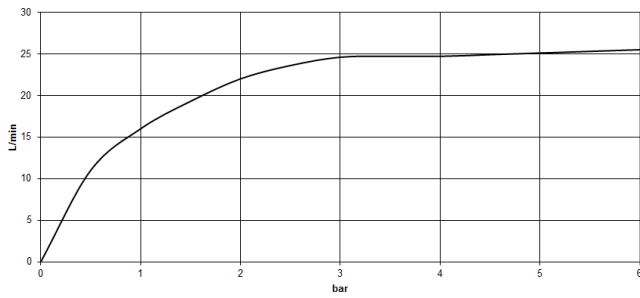

Flow rate chart

Certificates

WRAS_1512010.

LGA_28684.

IAPMO_4976 (4).