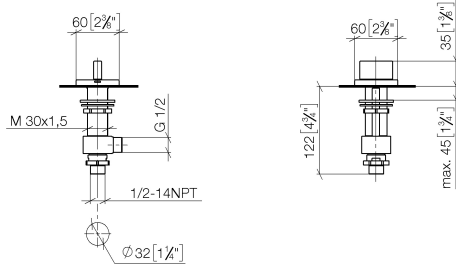

ST 030 100 1705
mm [inches]