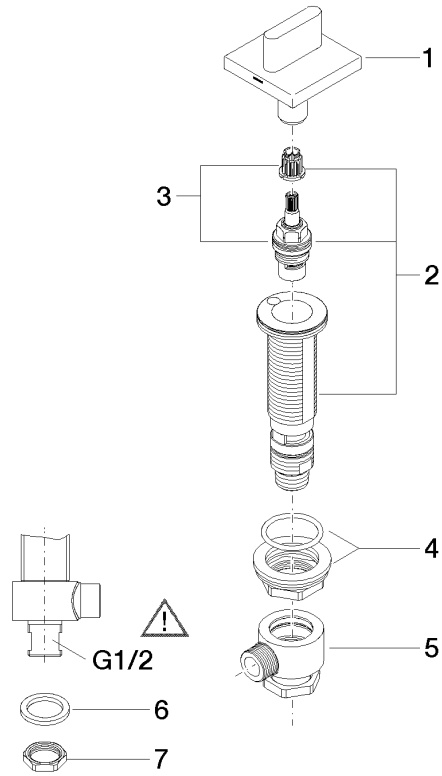

ST 030 100 1705  
Parts for other  
finishes can be found  
here: Chrome

**Spare parts list**

No.	Item Number	Name	Quantity used	Delivery time
1	90 20 70 051 04-99	handle ( cold )	1	30
2	04 17 11 058 33 90	side panel	1	2
3	90 90 03 133 00 90	top	1	2
4	04 23 10 032 78 90	fixing set	1	2
5	04 17 11 023 10 90	distributor	1	2
6	90 23 30 040 00-99	threaded connector	1	30
7	09 30 11 059 90	disc	1	2
8	09 23 10 012 90	nut	1	2

CL.1 Five-hole bath mixer for deck mounting with diverter - Brushed Dark  
Platinum

---

CL.1

ST 030 100 1705

ST 030 100 1705  
mm [inches]

**Flow rate chart**

**Certificates**

WRAS\_2103001.      LGA\_28688.      IAPMO\_4976 (4).

### Spare parts list

No.	Item Number	Name	Quantity used	Delivery time
1	90 20 70 051 05-99	handle ( hot )	1	30
2	04 17 11 058 32 90	side panel	1	2
3	90 90 03 132 00 90	top	1	2
4	04 23 10 032 78 90	fixing set	1	2
5	04 17 11 023 10 90	distributor	1	2
6	90 23 30 040 00-99	threaded connector	1	30
7	09 30 11 059 90	disc	1	2
8	09 23 10 012 90	nut	1	2