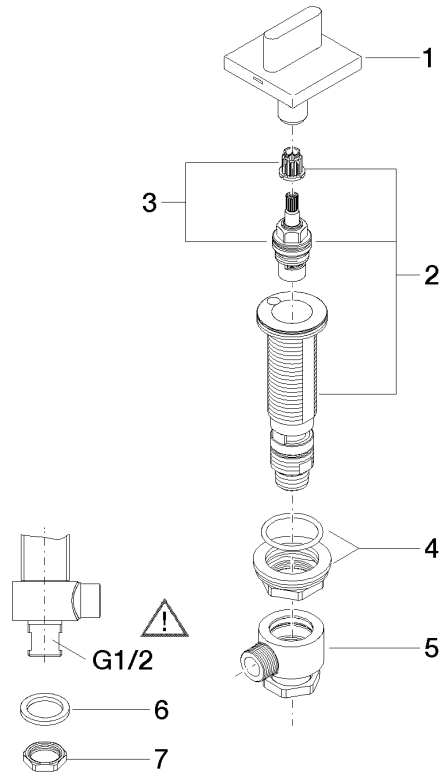

**CL.1 Five-hole bath mixer for deck mounting with diverter - Brushed Dark Platinum**

CL.1

ST 030 100 1705

- 200mm projection
  - rectangular spray pattern with 55 individual jets
  - Hand shower: COMPACT RAIN, max. flow rate 6.8 l/min (at 3 bar)
  - height of mixer 125 mm
  - height up to aerator 108 mm
  - 1/2" connection
  - complete hand shower set with anti-scale system
  - hole diameter spout 35 mm
  - hole diameter valve 32 mm
  - rosette for complete hand shower set 60 x 60mm
  - rosette for deck valve 60 x 60mm
  - metal shower hose 2250mm with integrated anti-twist protection
- Intrinsic protection against back flow.**

**Flow rate chart**

**Certificates**

WRAS\_1512010.

LGA\_28684.

IAPMO\_4976 (4).

ST 030 100 1705  
Parts for other  
finishes can be found  
here: [Chrome](#)

**Spare parts list**

No.	Item Number	Name	Quantity used	Delivery time
1	90 11 70 007 00-99	spout	1	-
Spare part can no longer be ordered, please order the replacement item				
2	09 31 11 099 90	pin	1	2
3	09 14 10 009 90	seal	1	2
4	09 30 01 117 90	connection	1	2
5	09 23 01 057 90	flow reducer	1	2
6	09 18 40 090 90	sleeve	1	2
7	04 23 10 004 03 90	fixing set	1	2

ST 030 100 1705  
Parts for other  
finishes can be found  
here: Chrome

**Spare parts list**

No.	Item Number	Name	Quantity used	Delivery time
1	90 20 70 051 04-99	handle ( cold )	1	30
2	04 17 11 058 33 90	side panel	1	2
3	90 90 03 133 00 90	top	1	2
4	04 23 10 032 78 90	fixing set	1	2
5	04 17 11 023 10 90	distributor	1	2
6	90 23 30 040 00-99	threaded connector	1	30
7	09 30 11 059 90	disc	1	2
8	09 23 10 012 90	nut	1	2

### Spare parts list

No.	Item Number	Name	Quantity used	Delivery time
1	90 20 70 051 05-99	handle ( hot )	1	30
2	04 17 11 058 32 90	side panel	1	2
3	90 90 03 132 00 90	top	1	2
4	04 23 10 032 78 90	fixing set	1	2
5	04 17 11 023 10 90	distributor	1	2
6	90 23 30 040 00-99	threaded connector	1	30
7	09 30 11 059 90	disc	1	2
8	09 23 10 012 90	nut	1	2