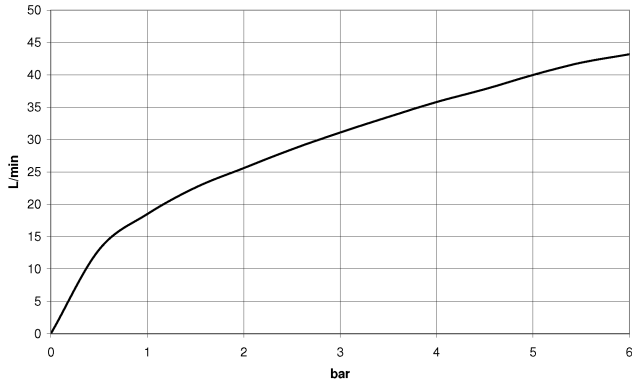

Flow rate chart

Certificates

WRAS_2103001.   LGA_28688.   IAPMO_4976 (4).