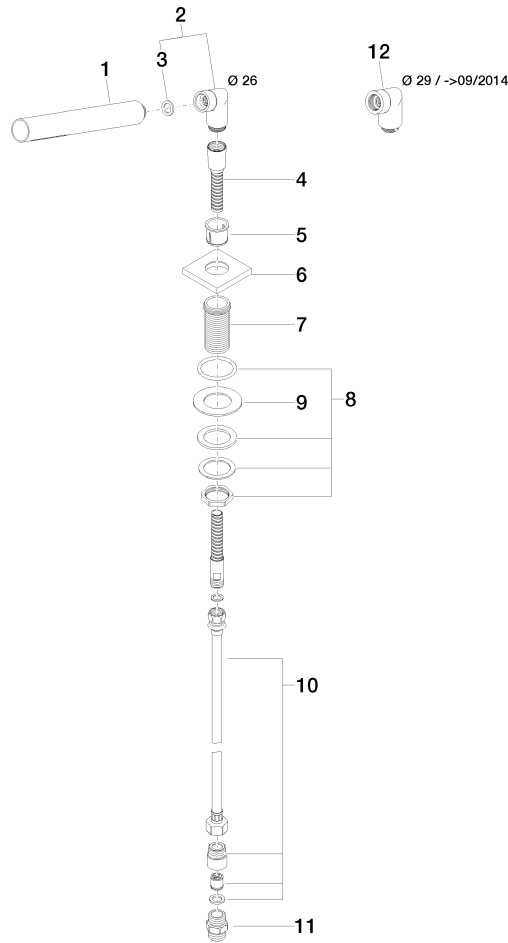

**CL.1 Five-hole bath mixer for deck mounting with diverter - Brushed Dark Platinum**

CL.1

ST 030 100 1705

- 200mm projection
  - rectangular spray pattern with 55 individual jets
  - Hand shower: COMPACT RAIN, max. flow rate 6.8 l/min (at 3 bar)
  - height of mixer 125 mm
  - height up to aerator 108 mm
  - 1/2" connection
  - complete hand shower set with anti-scale system
  - hole diameter spout 35 mm
  - hole diameter valve 32 mm
  - rosette for complete hand shower set 60 x 60mm
  - rosette for deck valve 60 x 60mm
  - metal shower hose 2250mm with integrated anti-twist protection
- Intrinsic protection against back flow.**

### Spare parts list

No.	Item Number	Name	Quantity used	Delivery time
1	90 20 70 051 05-99	handle ( hot )	1	30
2	04 17 11 058 32 90	side panel	1	2
3	90 90 03 132 00 90	top	1	2
4	04 23 10 032 78 90	fixing set	1	2
5	04 17 11 023 10 90	distributor	1	2
6	90 23 30 040 00-99	threaded connector	1	30
7	09 30 11 059 90	disc	1	2
8	09 23 10 012 90	nut	1	2

### Flow rate chart

### Certificates

Belgaqua\_21-383- WRAS\_2209005. IAPMO\_4976 (4).  
27\_8.

ST 030 100 1705

**Spare parts list**

No.	Item Number	Name	Quantity used	Delivery time
1	90 12 11 140 30-99	shower	1	30
2	04 24 04 287 00-99	nipple	1	30
3	90 14 20 002 00 90	seal	1	2
4	28 322 970-99	Metal shower hose 1/2" x 3/8" x 1750 mm - Brushed Dark Platinum	1	2
5	90 18 40 085 00 90	sleeve	1	2
6	09 27 68 003-99	rosette	1	30
7	09 30 01 090-07	sleeve	1	30
8	04 23 10 032 46 90	fixing set	1	2
9	09 30 11 060 90	disc	1	2
10	12 505 970 90	High pressure hose 1/2" x 3/8" x 500 mm -	1	2
11	90 24 03 168 00 90	nipple	1	2
12	04 24 04 187 00-99	nipple	1	-